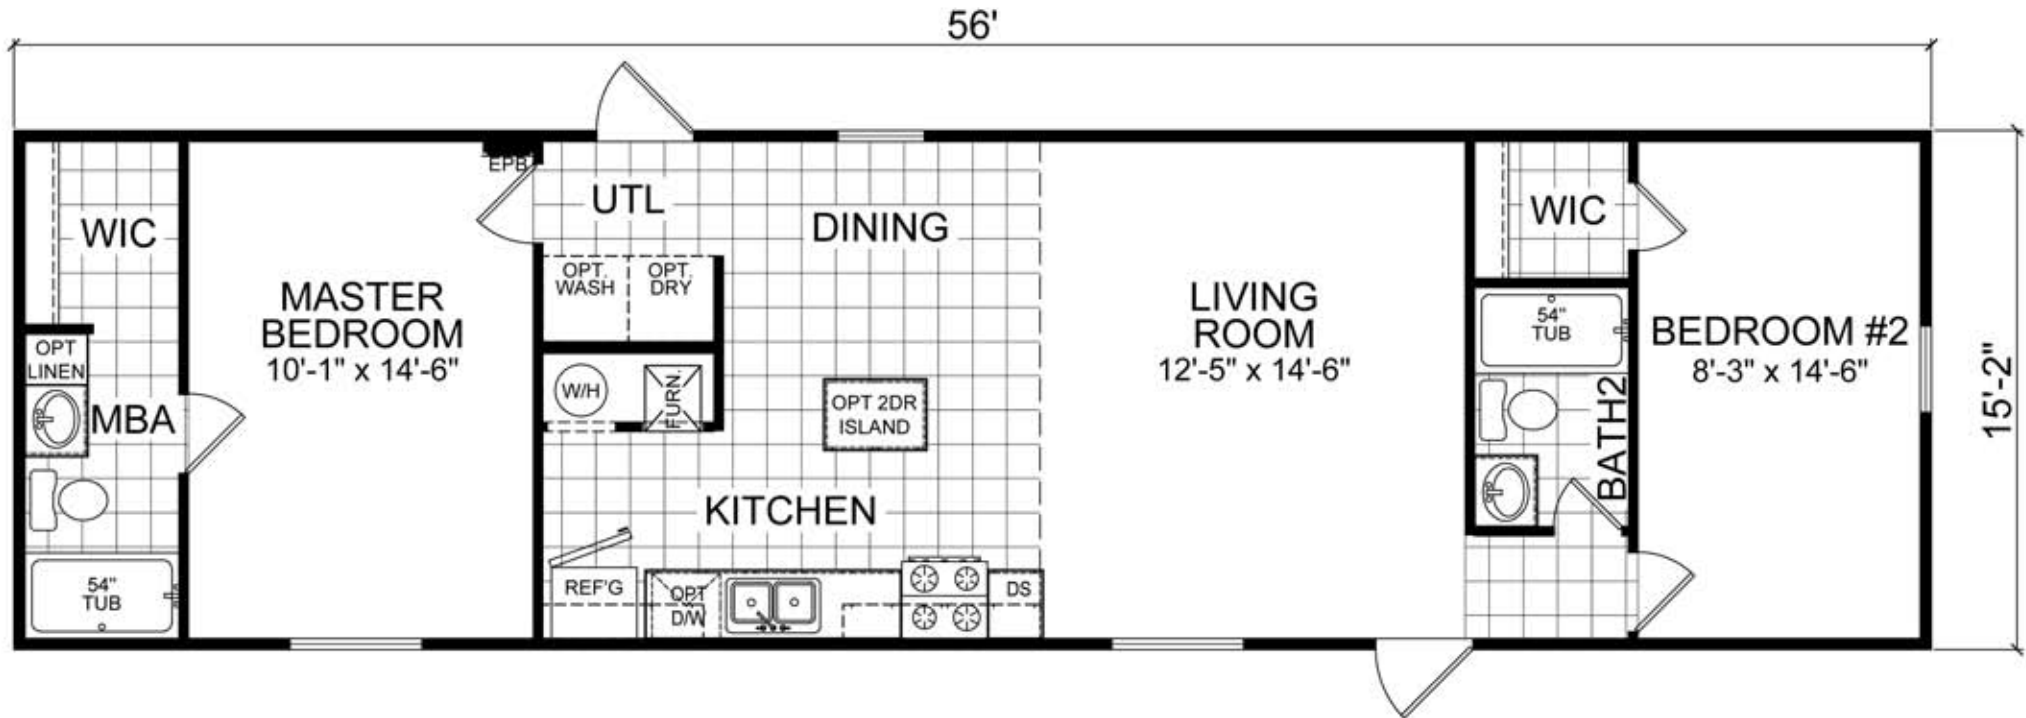

# MODEL 125-RM1656A

2 BEDROOM, 2 BATH

NOMINAL SIZE: 16' x 60'

ACTUAL SIZE: 15'-2" x 56'-0"

TOTAL AREA: 849 SQ. FT.

## MODEL: 125-RM1656A

2 Bedroom, 2 Bath

Nominal Size: 16' x 60'

Actual Size: 15' 2" x 56' 0"

Total Area: 849 Sq Ft