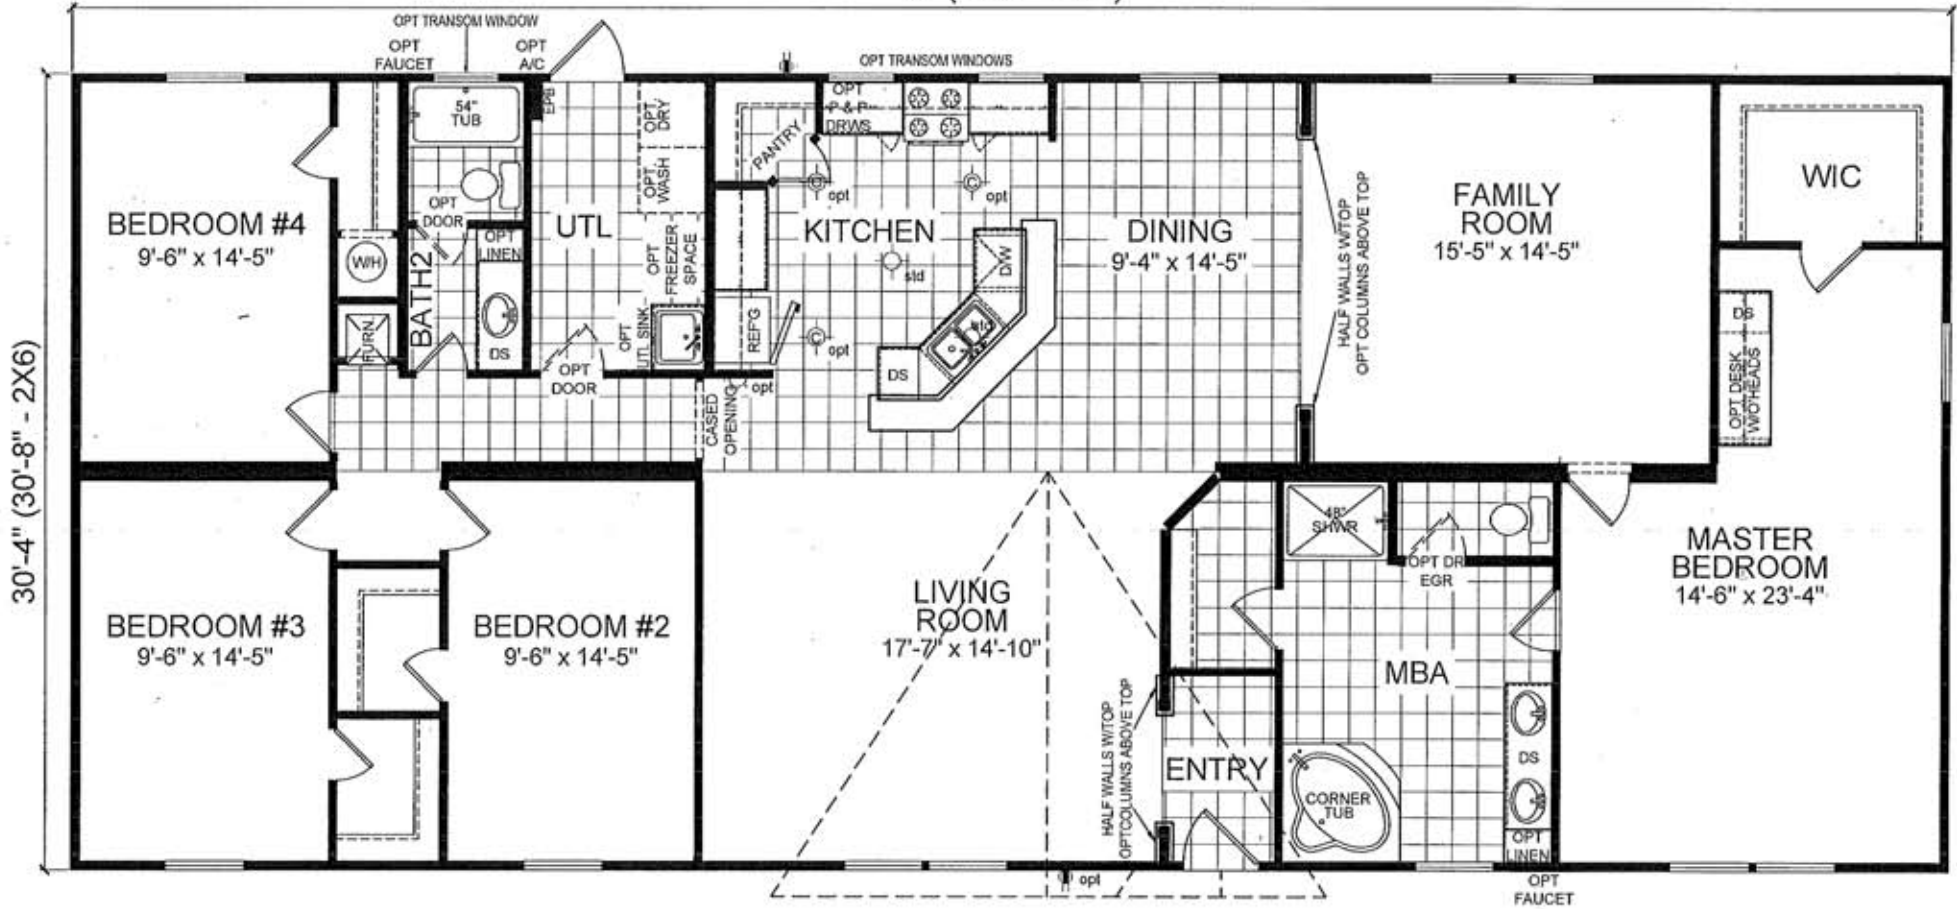

72' (72'-4" - 2X6)

NOTE: Floorplan subject to minor change without notice.

**MODEL: 125-CH-3272A**

4 Bedroom, 2 Bath

Nominal Size: 32' x 76'

Actual Size: 30' 4" x 72' 0"

Total Area: 2184 Sq Ft