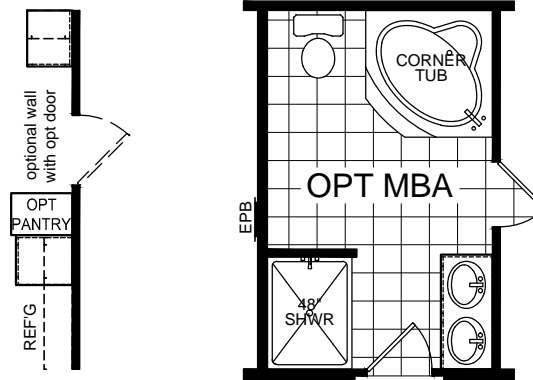

DAPIA SEAL

MODIFICATIONS

MODEL: 125-RM2856A
 26'-8" x 56'-0" 3BEDROOM / 2BATH

SHEET:

TITLE: LITERATURE PLAN

L-101

501 S. BURLESON BLVD. BURLESON, TX 76028

PROPRIETARY AND CONFIDENTIAL
 THESE DRAWINGS AND SPECIFICATIONS ARE ORIGINAL,
 PROPRIETARY AND CONFIDENTIAL MATERIALS OF CHAMPION.
 COPYRIGHT © 1976-2008 BY CHAMPION

DRAWN BY: Heryk Perez

DATE: 06-03-15

SCALE: NOT TO SCALE

AREA: 1,493 SQ.FT.