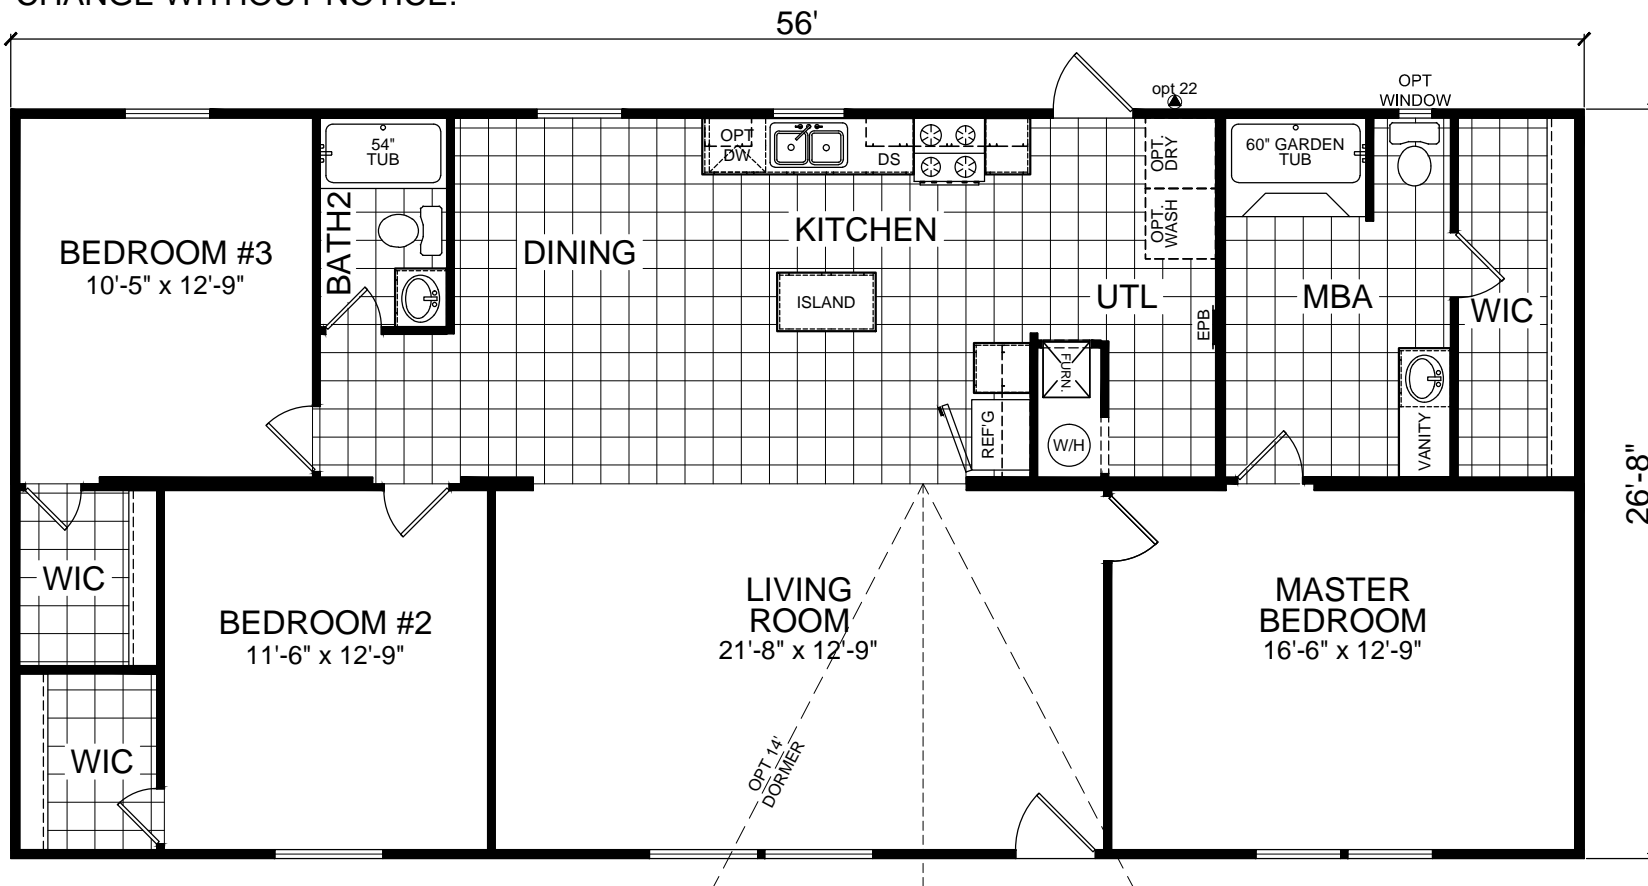

DAPIA SEAL

MODIFICATIONS

MODEL: 125-RM2856A
 26'-8" x 56'-0" 3BEDROOM / 2BATH

SHEET:

TITLE: LITERATURE PLAN

L-101

501 S. BURLESON BLVD. BURLESON, TX 76028

PROPRIETARY AND CONFIDENTIAL
 THESE DRAWINGS AND SPECIFICATIONS ARE ORIGINAL,
 PROPRIETARY AND CONFIDENTIAL MATERIALS OF CHAMPION.
 COPYRIGHT © 1976-2008 BY CHAMPION

DRAWN BY: Heryk Perez

DATE: 06-03-15

SCALE: NOT TO SCALE

AREA: 1,493 SQ.FT.